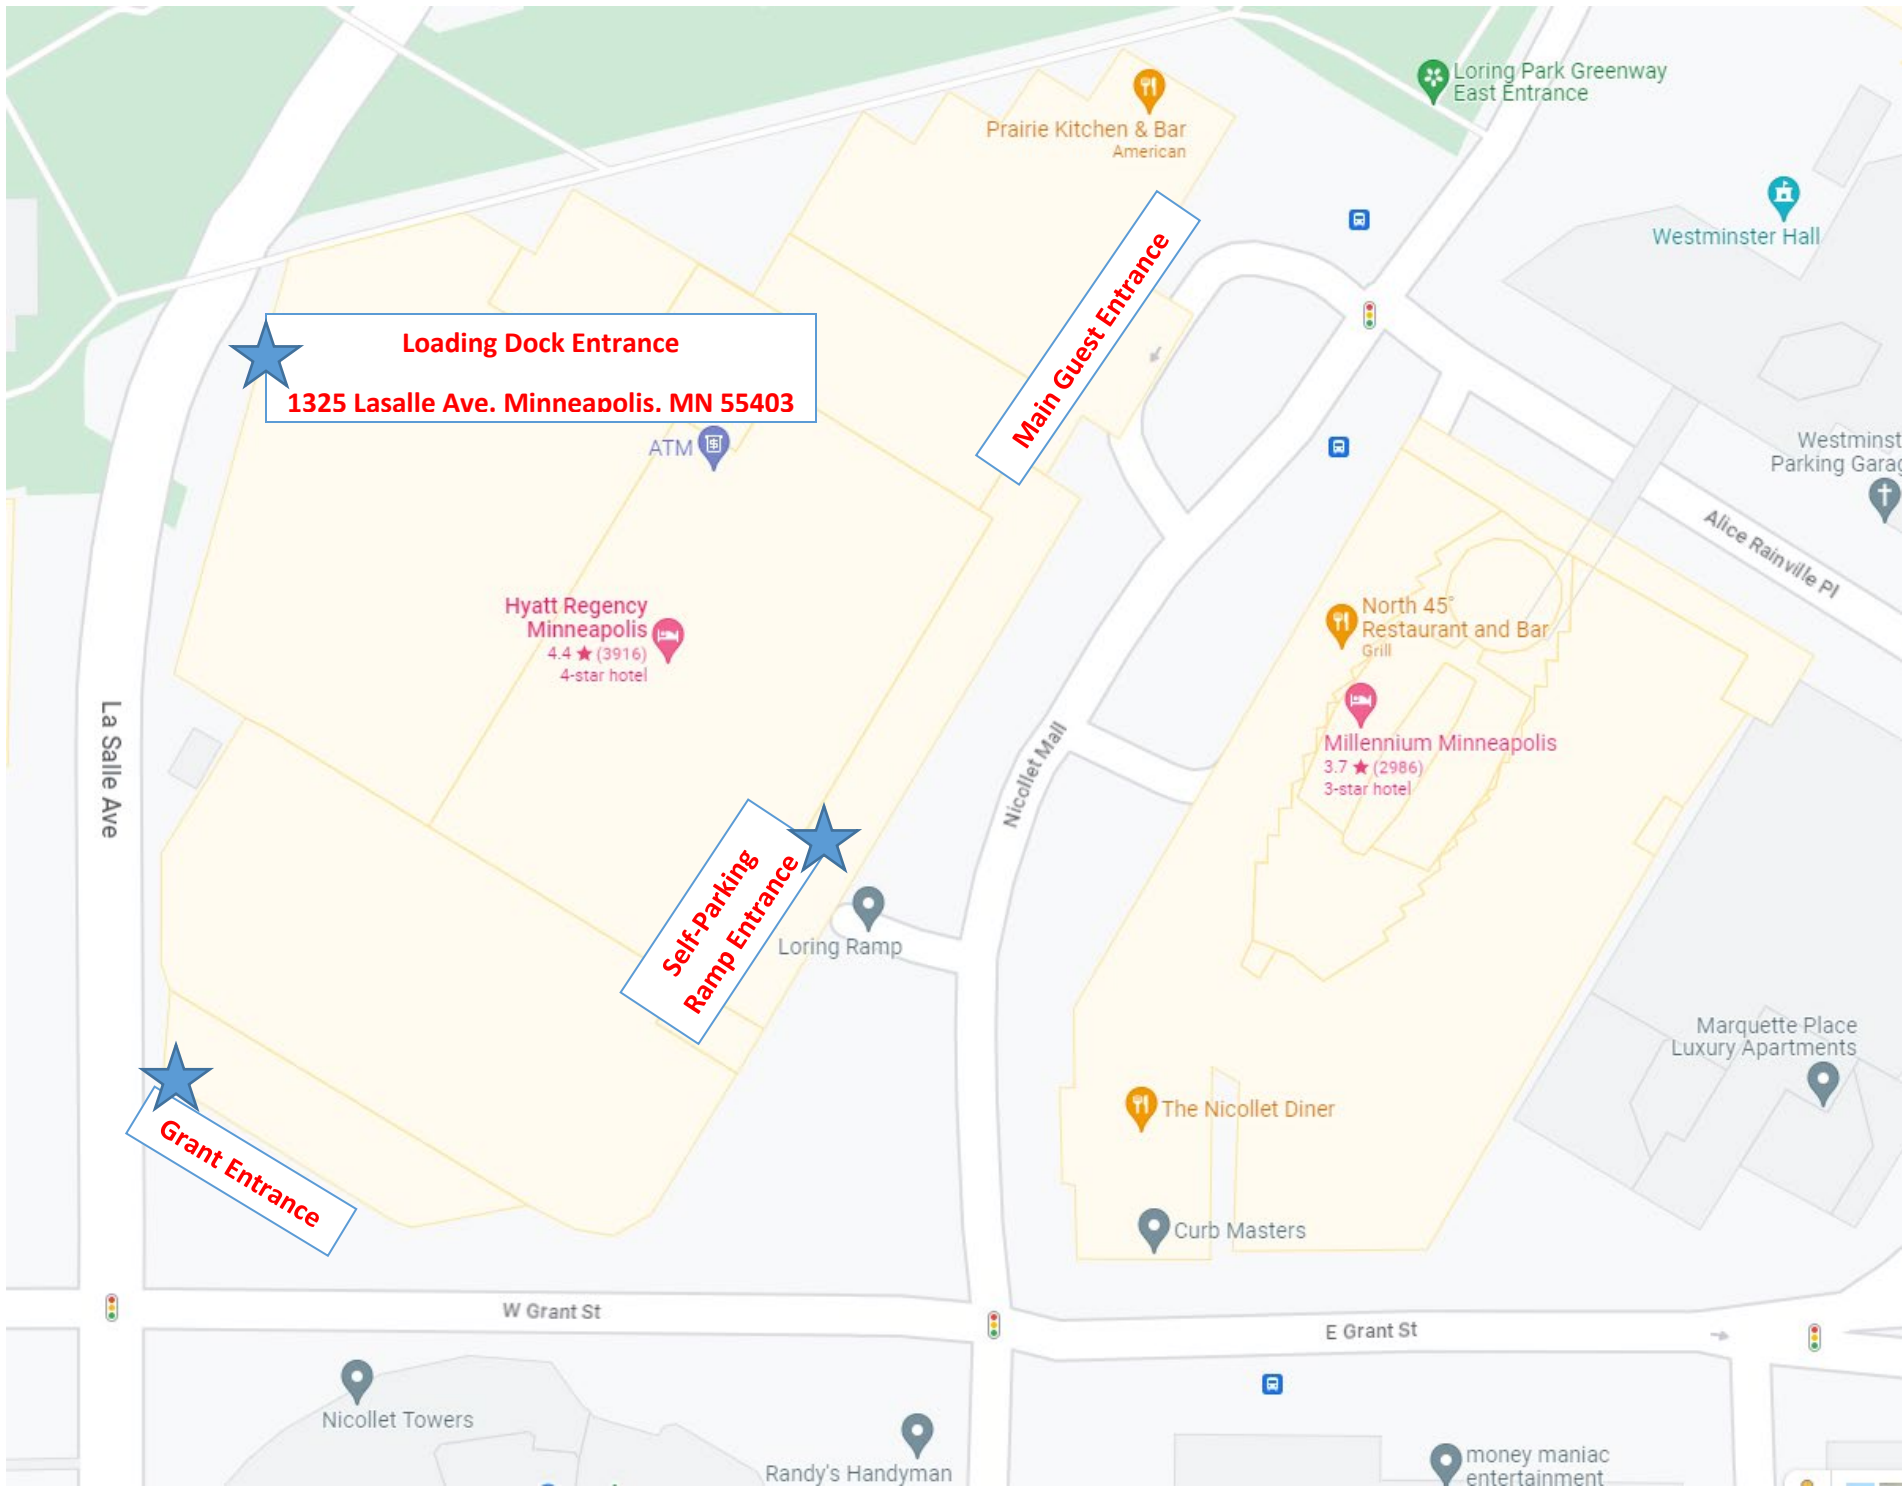

**HYATT
REGENCY®**

MINNEAPOLIS

LOADING DOCK ADDRESS

1325 LASALLE AVE

MINNEAPOLIS, MN 55403

***NOT A BILLING OR MAILING ADDRESS**

Loading Dock Entrance
1325 LaSalle Ave. Minneapolis. MN 55403

Main Guest Entrance

Self-Parking Ramp Entrance

Grant Entrance

Hyatt Regency
Minneapolis
4.4 ★ (3916)
4-star hotel

North 45°
Restaurant and Bar
Grill

Millennium Minneapolis
3.7 ★ (2986)
3-star hotel

Loring Park Greenway
East Entrance

Westminster Hall

Westminst
Parking Garage

Alice Rainville Pl

Marquette Place
Luxury Apartments

The Nicollet Diner

Curb Masters

W Grant St

E Grant St

Nicollet Towers

Randy's Handyman

money maniac
entertainment